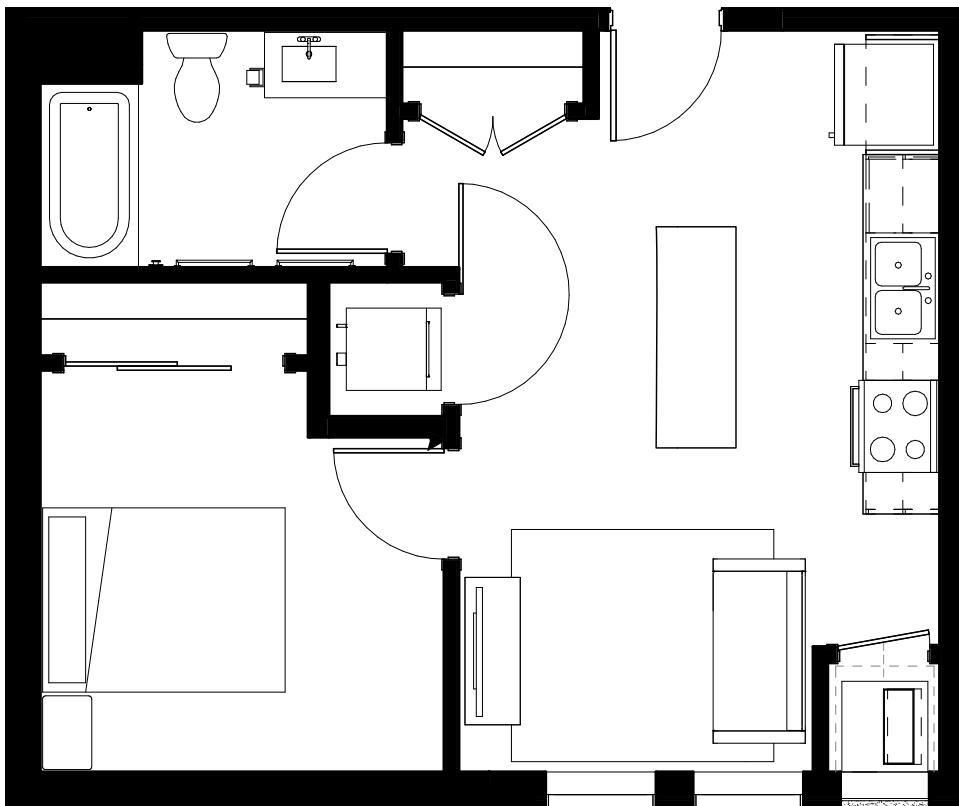

A2

Alcove
1 Bathroom
541-542 sq ft

Stainless steel appliances
Wood-look laminate flooring
Washer & dryer in home
White quartz countertops

Level 1

Levels 2-6

Floor plans are artist's rendering. All dimensions are approximate. Actual product and specifications may vary in dimension or detail. Not all features are available in every apartment. Prices and availability are subject to change. Please see a representative for details.