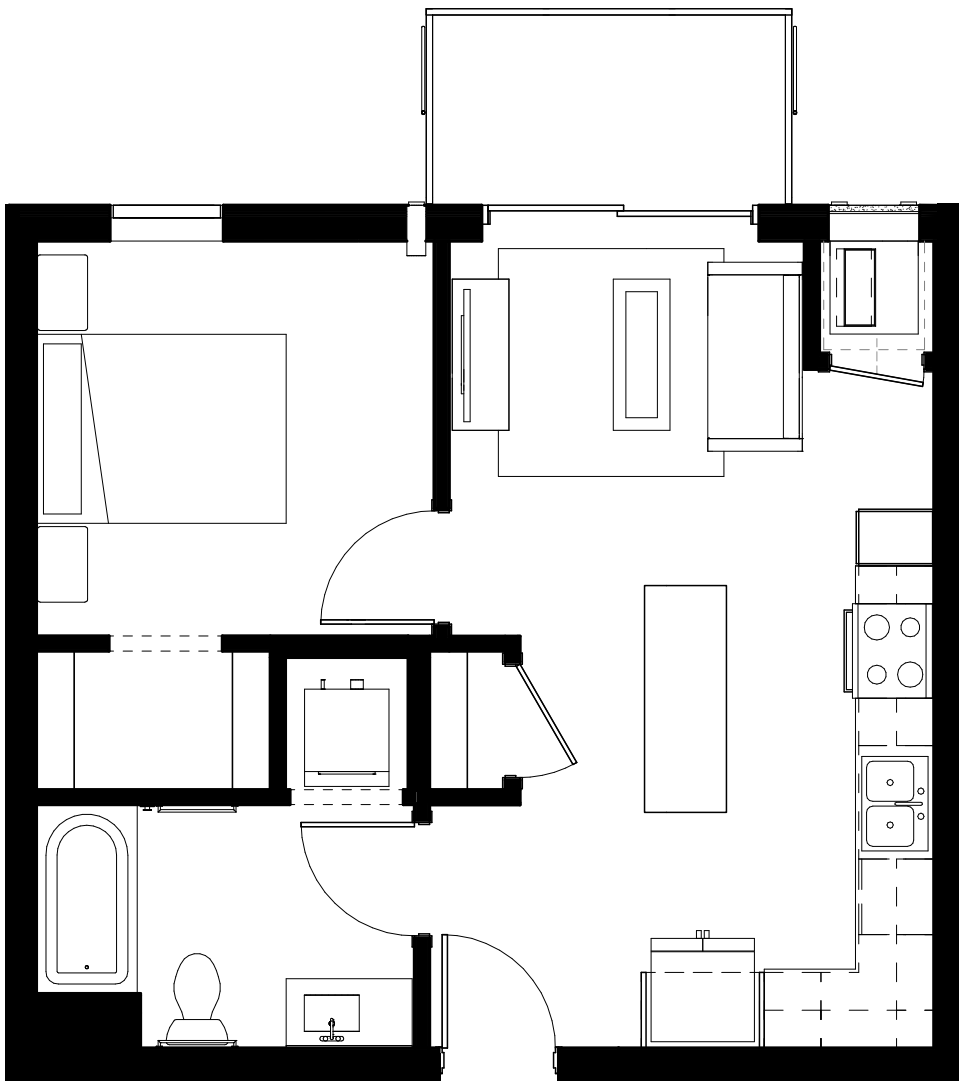

A 4

Alcove
1 Bathroom
562 sq ft

Stainless steel appliances
Wood-look laminate flooring
Washer & dryer in home
White quartz countertops

Levels 2-6

Floor plans are artist's rendering. All dimensions are approximate. Actual product and specifications may vary in dimension or detail. Not all features are available in every apartment. Prices and availability are subject to change. Please see a representative for details.