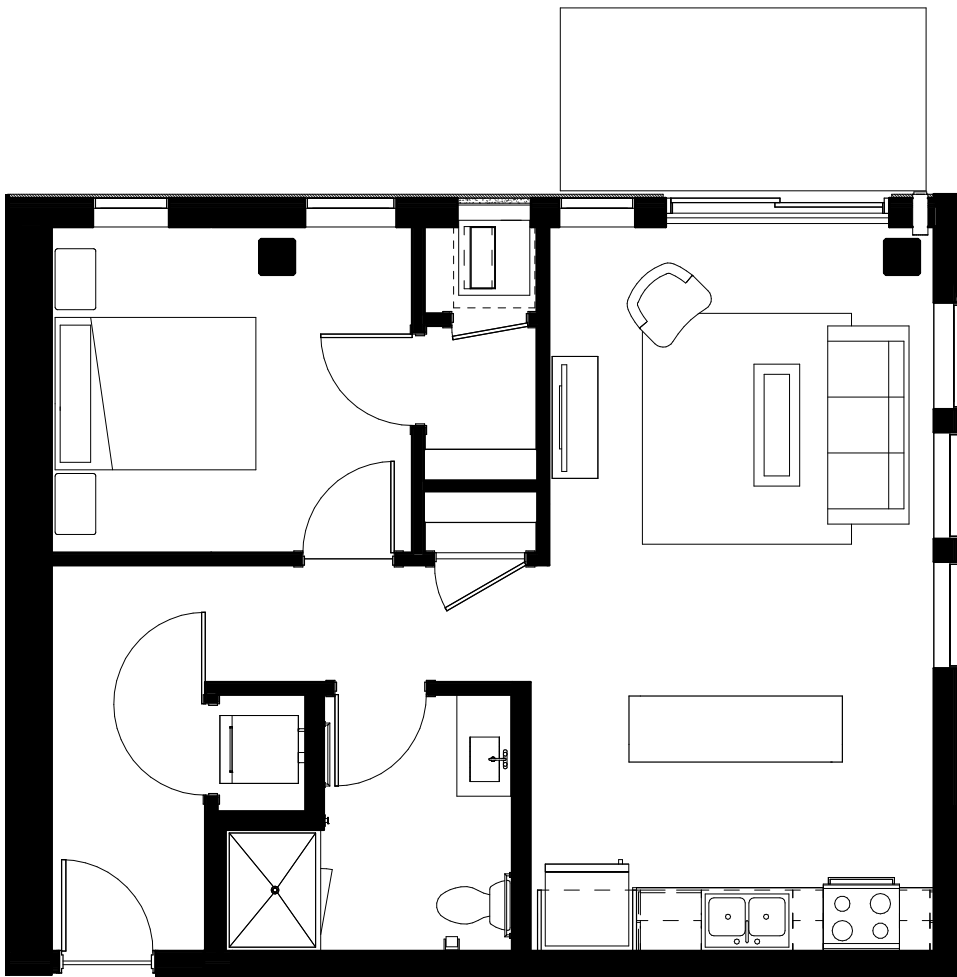

## B 7

1 Bedroom

1 Bathroom

756 sq ft

Stainless steel appliances

Wood-look laminate flooring

Washer & dryer in home

White quartz countertops

Level 1

Floor plans are artist's rendering. All dimensions are approximate. Actual product and specifications may vary in dimension or detail. Not all features are available in every apartment. Prices and availability are subject to change. Please see a representative for details.