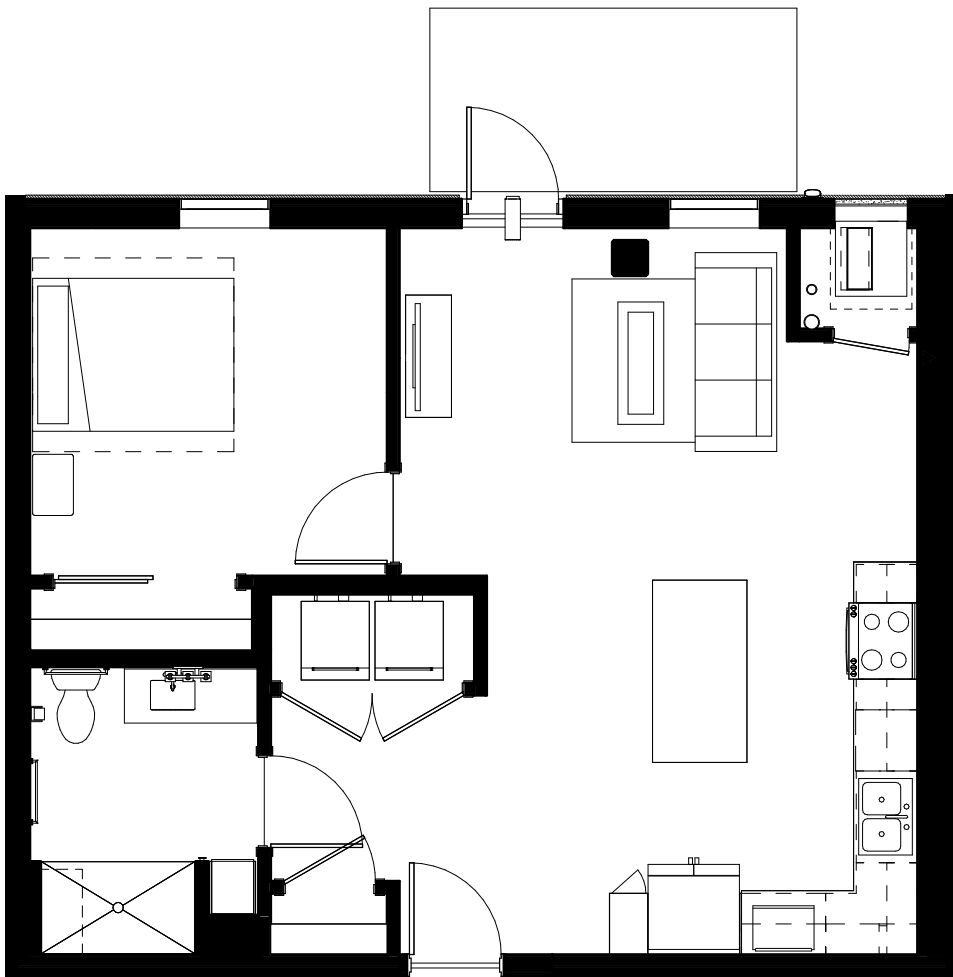

B 9

1 Bedroom
1 Bathroom
764 sq ft

Stainless steel appliances
Wood-look laminate flooring
Washer & dryer in home
White quartz countertops

Level 1

Floor plans are artist's rendering. All dimensions are approximate. Actual product and specifications may vary in dimension or detail. Not all features are available in every apartment. Prices and availability are subject to change. Please see a representative for details.