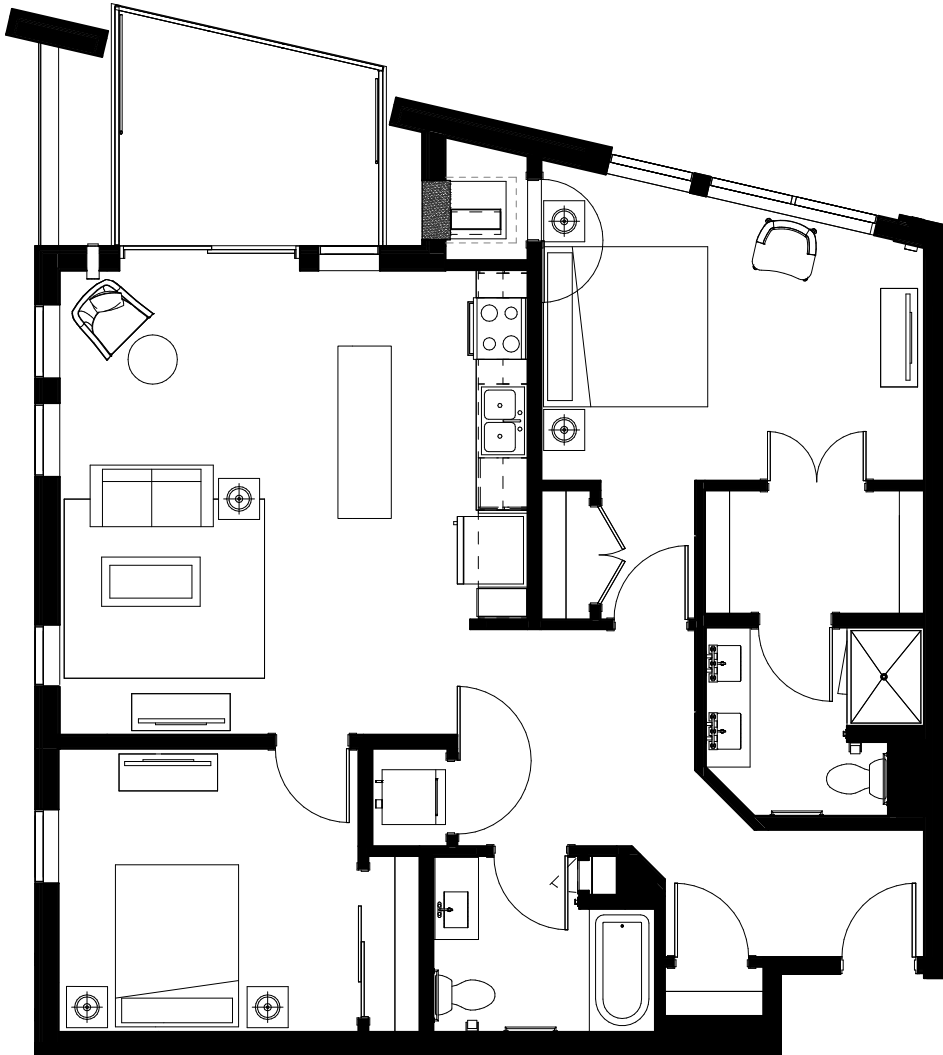

# C15

2 Bedroom  
2 Bathroom  
1,197 sq ft

Stainless steel appliances  
Wood-look laminate flooring  
Washer & dryer in home  
White quartz countertops

Levels 1-6

Floor plans are artist's rendering. All dimensions are approximate. Actual product and specifications may vary in dimension or detail. Not all features are available in every apartment. Prices and availability are subject to change. Please see a representative for details.