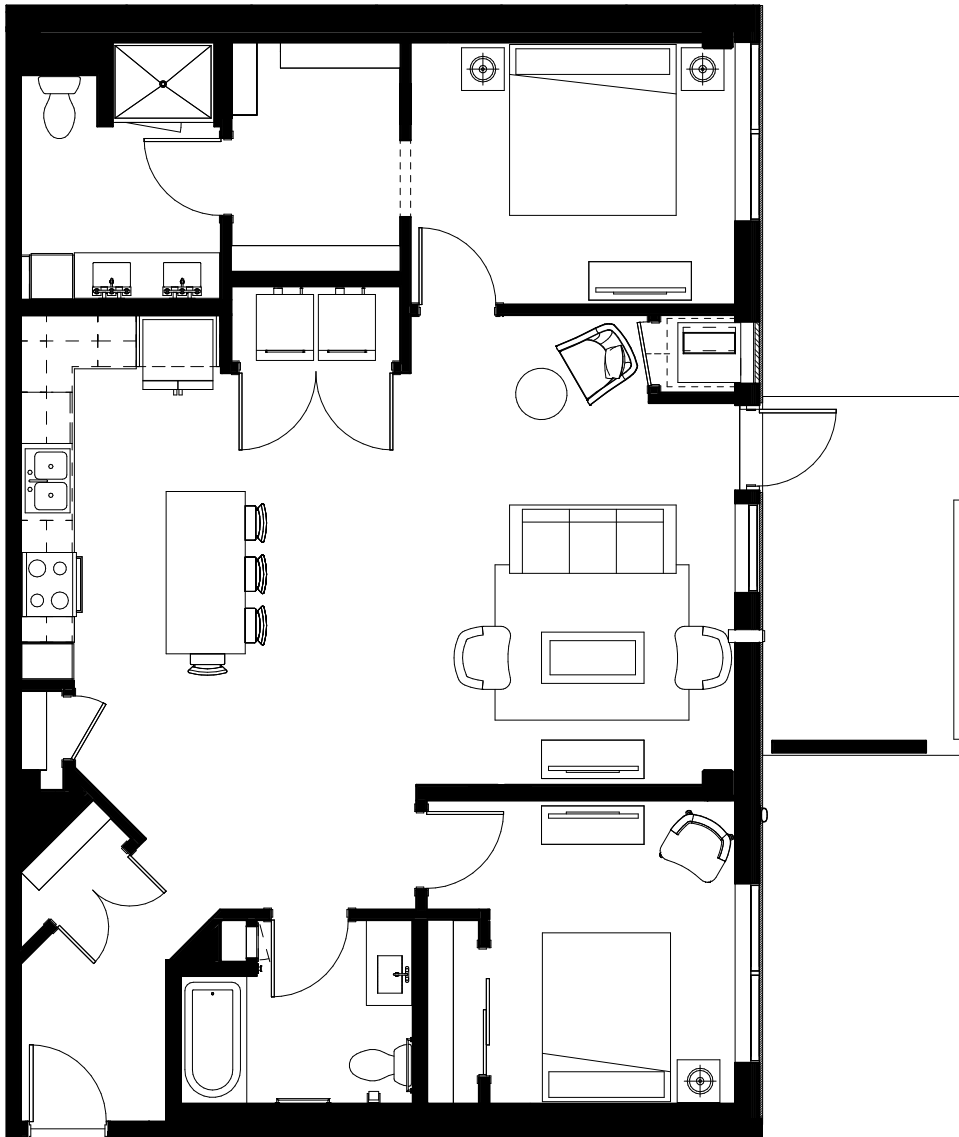

C18

2 Bedroom
2 Bathroom
1,272 sq ft

Stainless steel appliances
Wood-look laminate flooring
Washer & dryer in home
White quartz countertops

Level 1

Floor plans are artist's rendering. All dimensions are approximate. Actual product and specifications may vary in dimension or detail. Not all features are available in every apartment. Prices and availability are subject to change. Please see a representative for details.