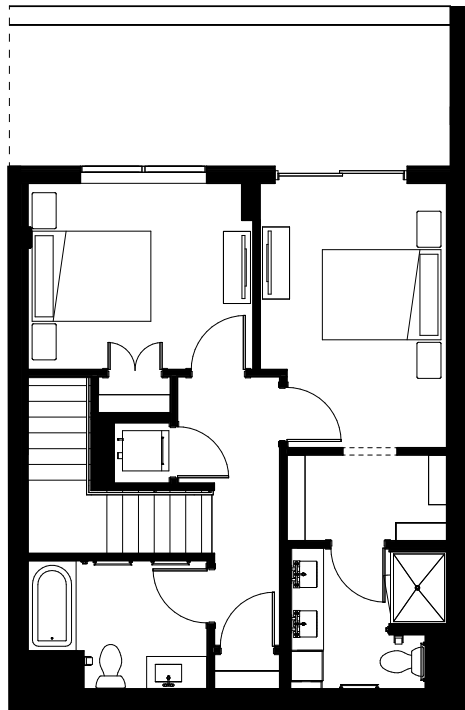

TH1

2 Bedroom

2.5 Bathroom

1,515 sq ft

Stainless steel appliances

Wood-look laminate flooring

Washer & dryer in home

White quartz countertops

Level 1

Level 2

Floor plans are artist's rendering. All dimensions are approximate. Actual product and specifications may vary in dimension or detail. Not all features are available in every apartment. Prices and availability are subject to change. Please see a representative for details.