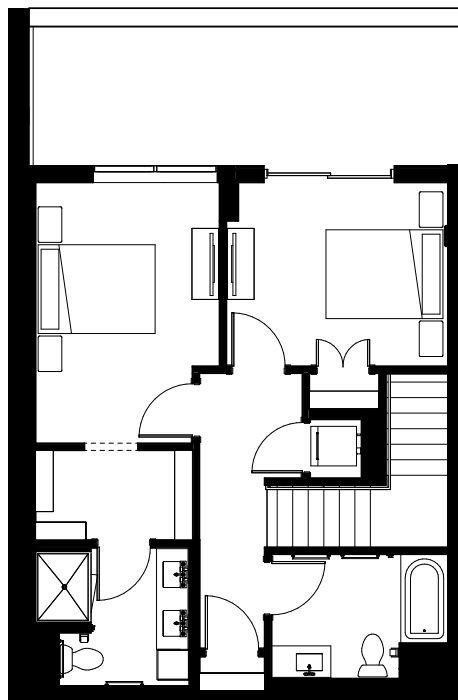

TH3

2 Bedroom

2.5 Bathroom

1,508 sq ft

Stainless steel appliances

Wood-look laminate flooring

Washer & dryer in home

White quartz countertops

Level 1

Level 2

Floor plans are artist's rendering. All dimensions are approximate. Actual product and specifications may vary in dimension or detail. Not all features are available in every apartment. Prices and availability are subject to change. Please see a representative for details.